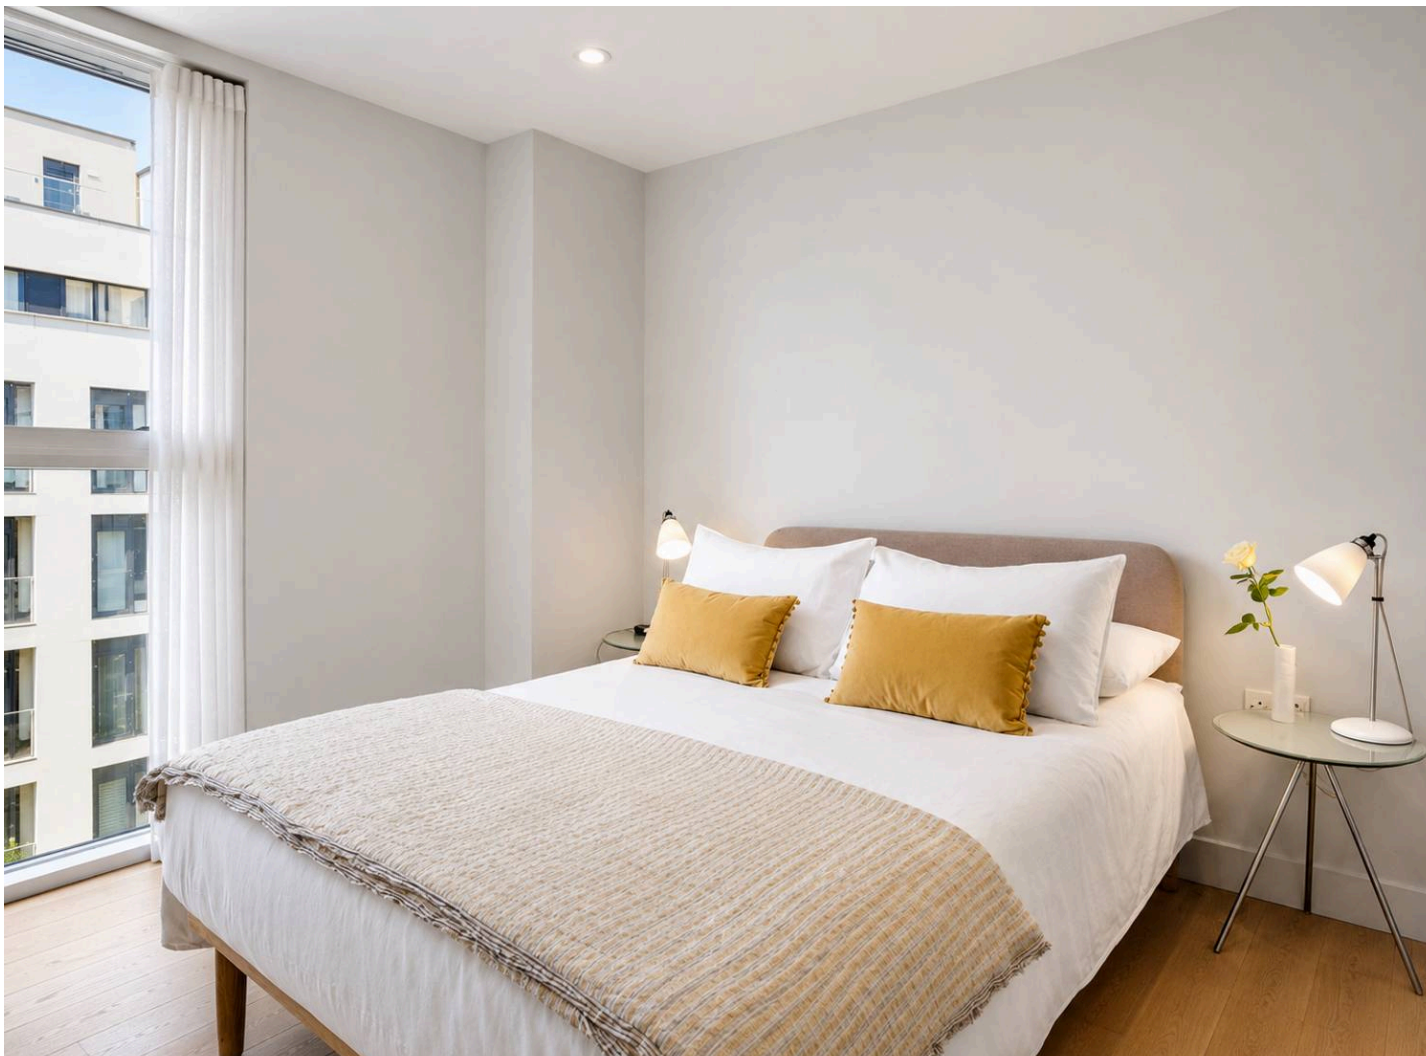

## 247 Dance Square

London

Set on the fourth of one of Clerkenwell's most sought-after gated developments, this stunning two bedroom apartment combines contemporary design, exceptional natural light from its floor to ceiling windows all moments from the City.

The apartment centres around an impressive living room with floor to ceiling glazing, creating a wonderfully bright and airy entertaining space. A sleek open-plan kitchen is perfectly integrated into the living area, while the private balcony provide ideal spaces to unwind.

Both bedrooms are well-proportioned doubles, complemented by built in wardrobes, stylish modern bathroom suites and excellent storage, with the apartment presented in immaculate condition throughout.

Residents of Dance Square enjoy the comfort and security of a 24-hour concierge, lift access, secure gated entry and beautifully landscaped communal gardens, offering a rare sense of calm in the heart of vibrant Clerkenwell.

Council Tax band: D

Tenure: Leasehold

- Large South-West Facing Balcony
- Two Double Bedrooms
- Two Bathrooms
- Concierge
- Lift Access
- Solid Wood Flooring With
- Gated Development