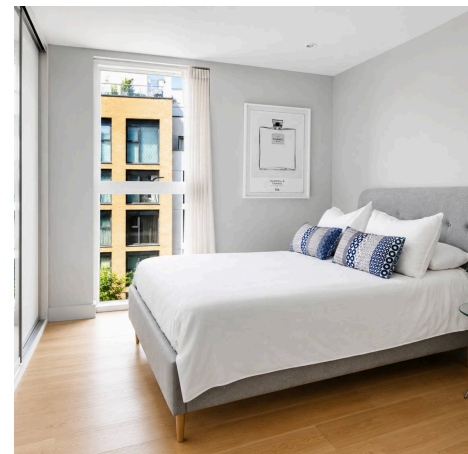

## 247 Dance Square

London

Set on the fourth of one of Clerkenwell's most sought-after gated developments, this stunning two bedroom apartment combines contemporary design, exceptional natural light from its floor to ceiling windows all moments from the City.

The apartment centres around an impressive living room with floor to ceiling glazing, creating a wonderfully bright and airy entertaining space. A sleek open-plan kitchen is perfectly integrated into the living area, while the private balcony provide ideal spaces to unwind.

Both bedrooms are well-proportioned doubles, complemented by built in wardrobes, stylish modern bathroom suites and excellent storage, with the apartment presented in immaculate condition throughout.

Residents of Dance Square enjoy the comfort and security of a 24-hour concierge, lift access, secure gated entry and beautifully landscaped communal gardens, offering a rare sense of calm in the heart of vibrant Clerkenwell.

Council Tax band: D

Tenure: Leasehold

- Large South-West Facing Balcony
- Two Double Bedrooms
- Two Bathrooms
- Concierge
- Lift Access
- Solid Wood Flooring With
- Gated Development