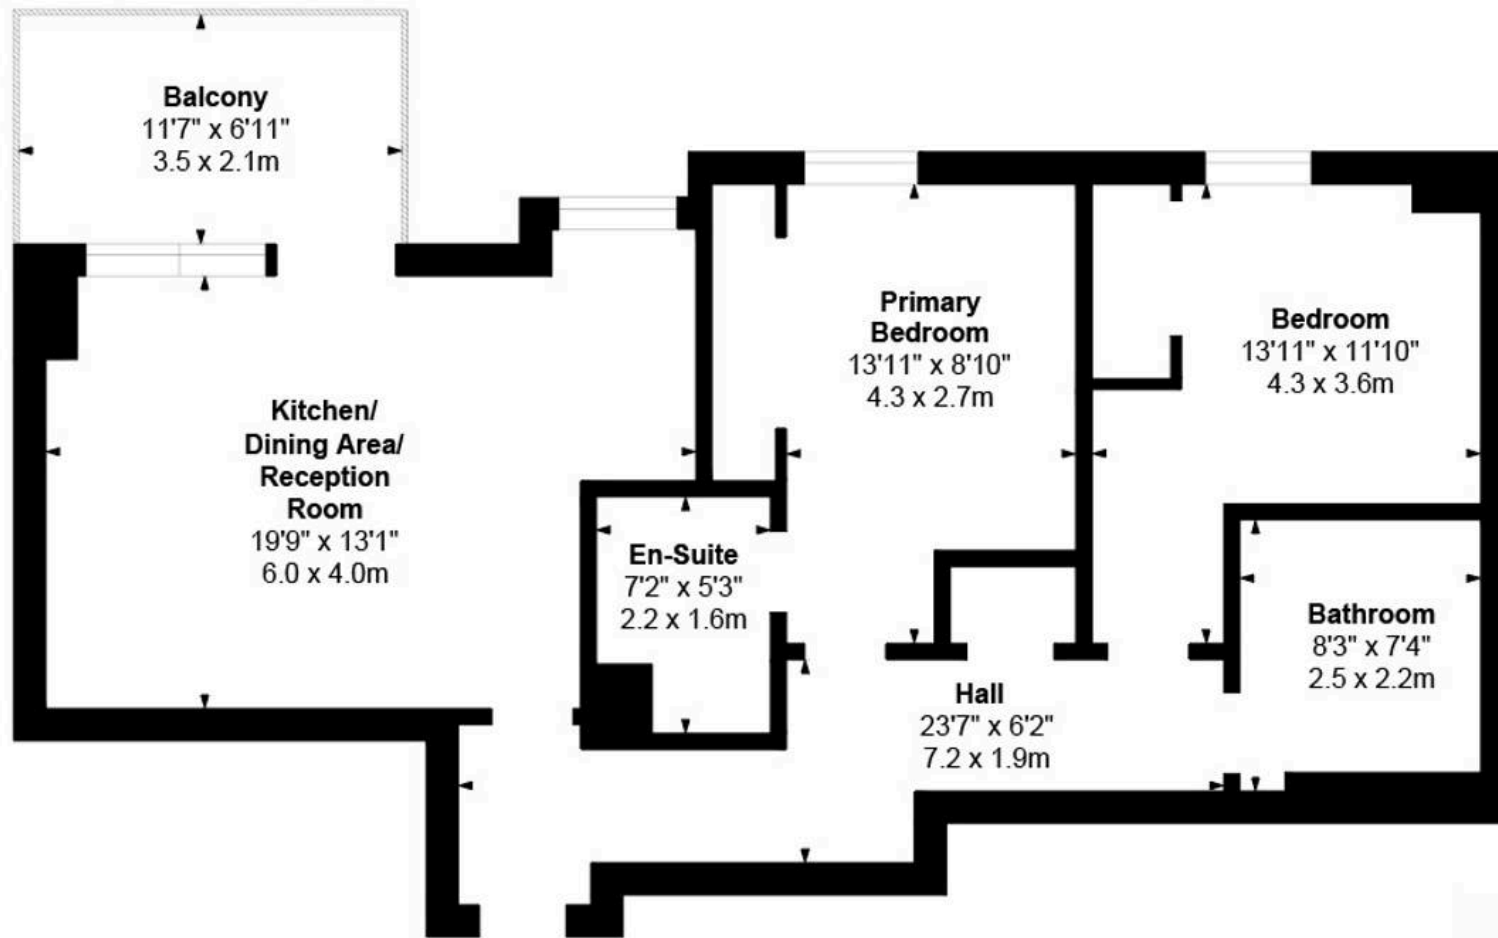

Council Tax band: D

Tenure: Leasehold

- Large South-West Facing Balcony
- Two Double Bedrooms
- Two Bathrooms
- Concierge
- Lift Access
- Solid Wood Flooring With
- Gated Development

# Pear Tree Street, EC1V

Approx. Gross Internal Area 757 Sq Ft - 70.38 Sq M

## Ground Floor

Floor Area 757 Sq Ft - 70.38 Sq M

Measured according to RICS IPMS2. Floor plan is for illustrative purposes only and is not to scale. Every attempt has been made to ensure the accuracy of the floor plan; however, all measurements, fixtures, fittings and data shown are an approximate interpretation for illustrative purposes only. 1 sq m = 10.76 sq feet.